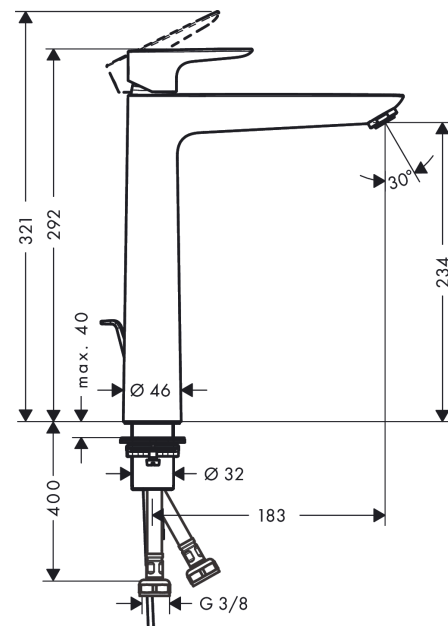

##### product features

- consists of: single lever basin mixer, waste set
- ComfortZone 240
- projection 183 mm
- normal spray
- flow rate at 3 bar: 5 l/min
- ceramic cartridge
- temperature limitation adjustable
- suitable for continuous flow water heaters
- pop-up waste set G 1¼
- material waste set: metal
- connection type: G ¾ connections
- connection dimension: DN15

#### Scale drawing