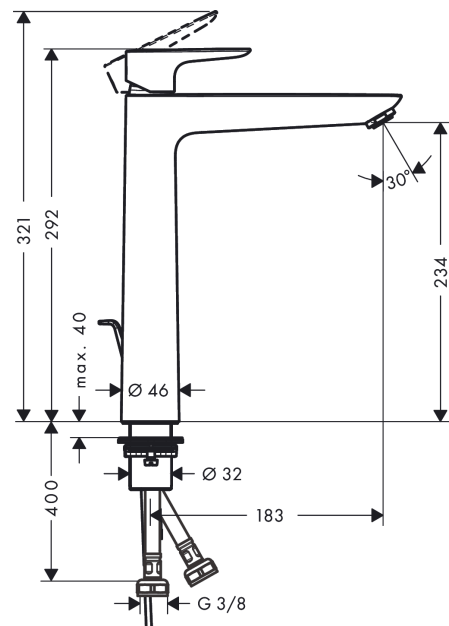

Talis E

Single lever basin mixer 240 with pop-up waste set

Surfaces: **Matt Black** Article Number: **71716670**

Description

product features

- consists of: single lever basin mixer, waste set
- ComfortZone 240
- projection 183 mm
- normal spray
- flow rate at 3 bar: 5 l/min
- ceramic cartridge
- temperature limitation adjustable
- suitable for continuous flow water heaters
- pop-up waste set G 1¼
- material waste set: metal
- connection type: G ¾ connections
- connection dimension: DN15

Technology

Product image

Scale drawing

Flowchart