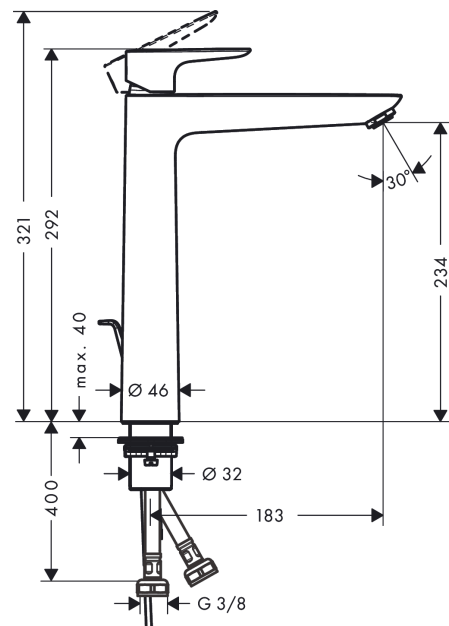

##### product features

- consists of: single lever basin mixer, waste set
- ComfortZone 240
- projection 183 mm
- normal spray
- flow rate at 3 bar: 5 l/min
- ceramic cartridge
- temperature limitation adjustable
- suitable for continuous flow water heaters
- pop-up waste set G 1¼
- material waste set: metal
- connection type: G ¾ connections
- connection dimension: DN15

#### Scale drawing