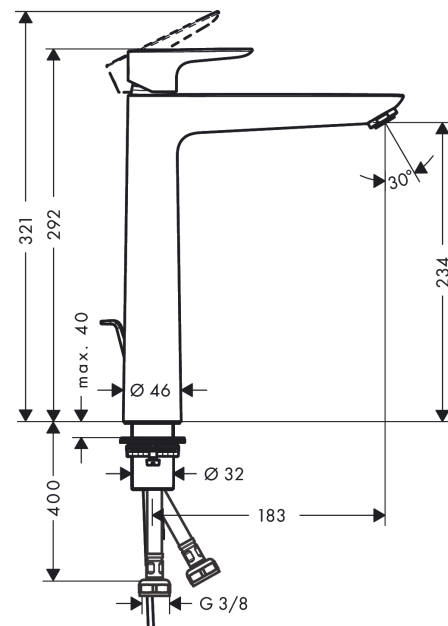

Talis E

Single lever basin mixer 240 with pop-up waste set

Surfaces: **Brushed Bronze** Article Number: **71716140**

Description

product features

- consists of: single lever basin mixer, waste set
- ComfortZone 240
- projection 183 mm
- normal spray
- flow rate at 3 bar: 5 l/min
- ceramic cartridge
- temperature limitation adjustable
- suitable for continuous flow water heaters
- pop-up waste set G 1¼
- material waste set: metal
- connection type: G ¾ connections
- connection dimension: DN15

Technology

Product image

Scale drawing

Flowchart