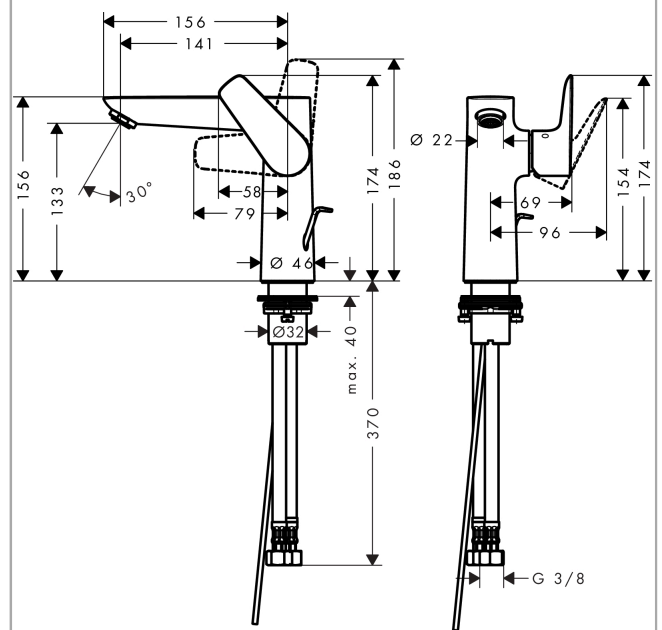

##### product features

- consists of: single lever basin mixer, waste set
- ComfortZone 150
- projection 141 mm
- normal spray
- flow rate at 3 bar: 5 l/min
- ceramic cartridge
- temperature limitation adjustable
- suitable for continuous flow water heaters
- pop-up waste set G 1¼
- material waste set: metal
- connection type: G ¾ connections
- connection dimension: DN15

#### Scale drawing