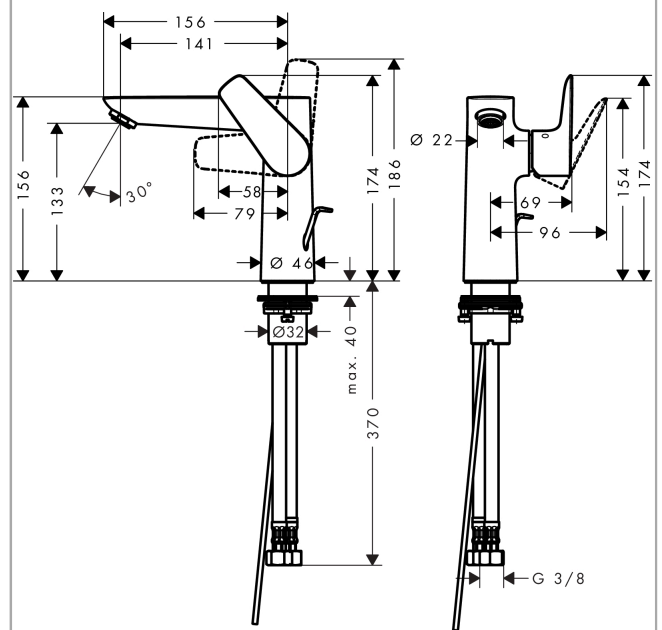

Talis E

Single lever basin mixer 150 with pop-up waste set

Surfaces: **Brushed Black Chrome** Article Number: **71754340**

Description

product features

- consists of: single lever basin mixer, waste set
- ComfortZone 150
- projection 141 mm
- normal spray
- flow rate at 3 bar: 5 l/min
- ceramic cartridge
- temperature limitation adjustable
- suitable for continuous flow water heaters
- pop-up waste set G 1¼
- material waste set: metal
- connection type: G ¾ connections
- connection dimension: DN15

Technology

Product image

Scale drawing

Flowchart