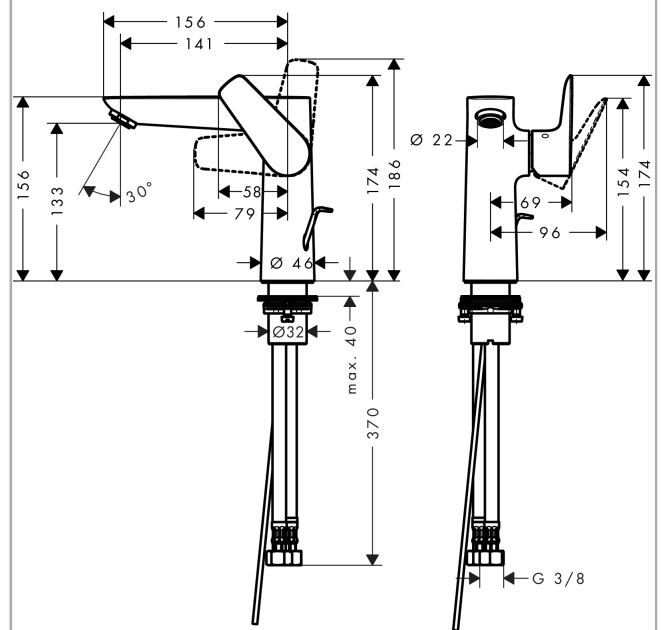

Talis E

Single lever basin mixer 150 with pop-up waste set

Surfaces: **Brushed Bronze** Article Number: **71754140**

Description

product features

- consists of: single lever basin mixer, waste set
- ComfortZone 150
- projection 141 mm
- normal spray
- flow rate at 3 bar: 5 l/min
- ceramic cartridge
- temperature limitation adjustable
- suitable for continuous flow water heaters
- pop-up waste set G 1¼
- material waste set: metal
- connection type: G ¾ connections
- connection dimension: DN15

Technology

Product image

Scale drawing

Flowchart