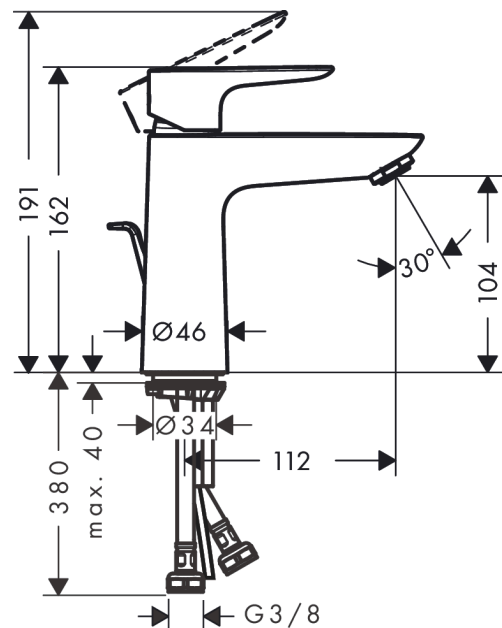

Talis E

Single lever basin mixer 110 with pop-up waste set

Surfaces: **Polished Gold Optic** Article Number: **71710990**

Description

product features

- consists of: single lever basin mixer, waste set
- ComfortZone 110
- projection 112 mm
- normal spray
- flow rate at 3 bar: 5 l/min
- ceramic cartridge
- temperature limitation adjustable
- suitable for continuous flow water heaters
- pop-up waste set G 1¼
- material waste set: metal
- connection type: G ¾ connections
- connection dimension: DN15

Technology

Product image

Scale drawing

Flowchart