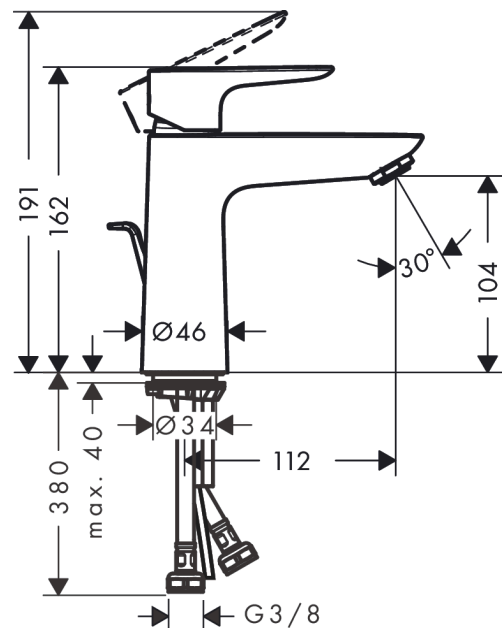

Talis E

Single lever basin mixer 110 with pop-up waste set

Surfaces: **Matt White** Article Number: **71710700**

Description

product features

- consists of: single lever basin mixer, waste set
- ComfortZone 110
- projection 112 mm
- normal spray
- flow rate at 3 bar: 5 l/min
- ceramic cartridge
- temperature limitation adjustable
- suitable for continuous flow water heaters
- pop-up waste set G 1¼
- material waste set: metal
- connection type: G ¾ connections
- connection dimension: DN15

Technology

Product image

Scale drawing

Flowchart