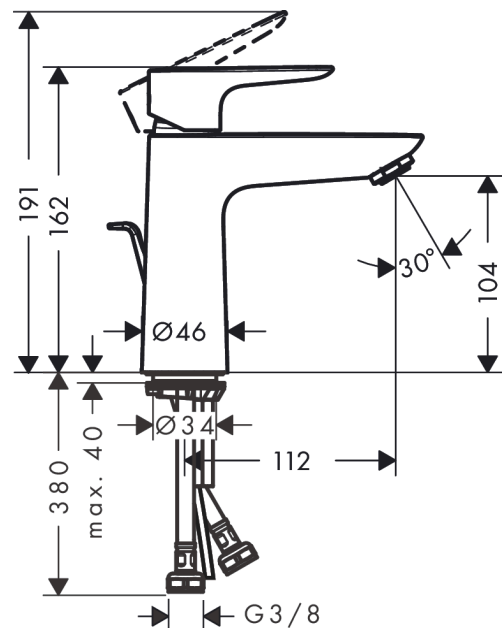

##### product features

- consists of: single lever basin mixer, waste set
- ComfortZone 110
- projection 112 mm
- normal spray
- flow rate at 3 bar: 5 l/min
- ceramic cartridge
- temperature limitation adjustable
- suitable for continuous flow water heaters
- pop-up waste set G 1¼
- material waste set: metal
- connection type: G ¾ connections
- connection dimension: DN15

#### Scale drawing