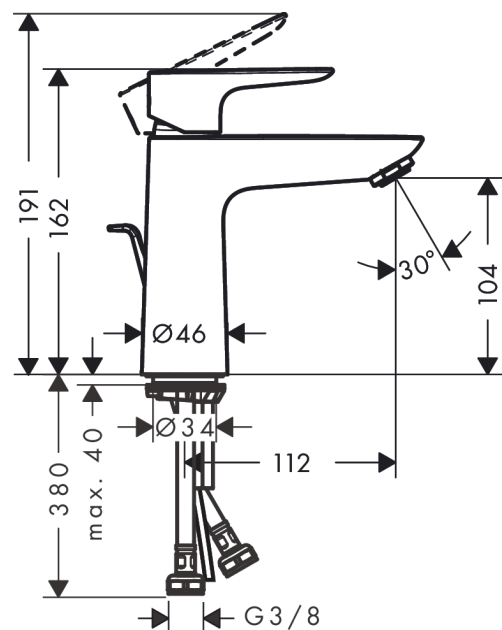

Talis E

Single lever basin mixer 110 with pop-up waste set

Surfaces: **Brushed Black Chrome** Article Number: **71710340**

Description

product features

- consists of: single lever basin mixer, waste set
- ComfortZone 110
- projection 112 mm
- normal spray
- flow rate at 3 bar: 5 l/min
- ceramic cartridge
- temperature limitation adjustable
- suitable for continuous flow water heaters
- pop-up waste set G 1¼
- material waste set: metal
- connection type: G ¾ connections
- connection dimension: DN15

Technology

Product image

Scale drawing

Flowchart