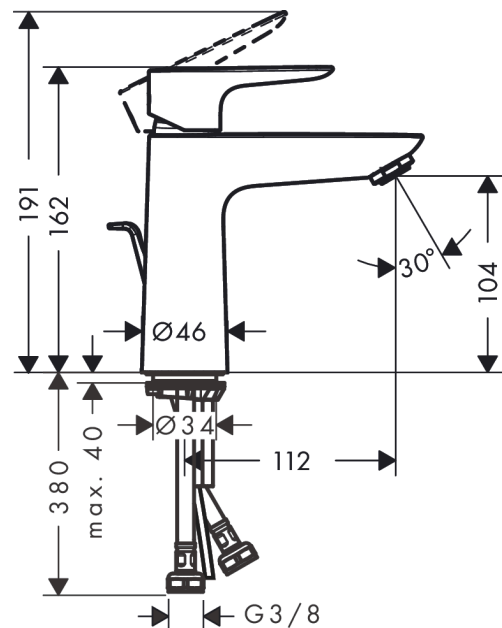

### Single lever basin mixer 110 with pop-up waste set

Surfaces: **Brushed Bronze** Article Number: **71710140**

##### product features

- consists of: single lever basin mixer, waste set
- ComfortZone 110
- projection 112 mm
- normal spray
- flow rate at 3 bar: 5 l/min
- ceramic cartridge
- temperature limitation adjustable
- suitable for continuous flow water heaters
- pop-up waste set G 1¼
- material waste set: metal
- connection type: G ¾ connections
- connection dimension: DN15

#### Scale drawing