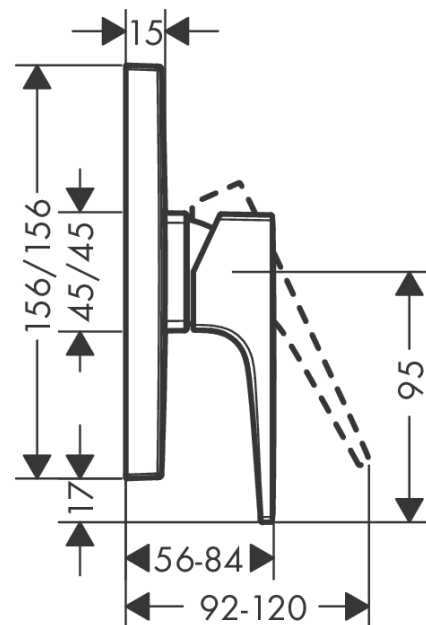

Metropol

Single lever shower mixer for concealed installation with loop handle

Surfaces: **Chrome** Article Number: **74565000**

Description

product features

- connection type: basic set
- flow rate at 3 bar: 29.3 l/min
- ceramic cartridge
- min. operating pressure: 1 bar
- max. operating pressure: 10 bar
- temperature limitation adjustable
- with silencer

Product image

Scale drawing

Flowchart