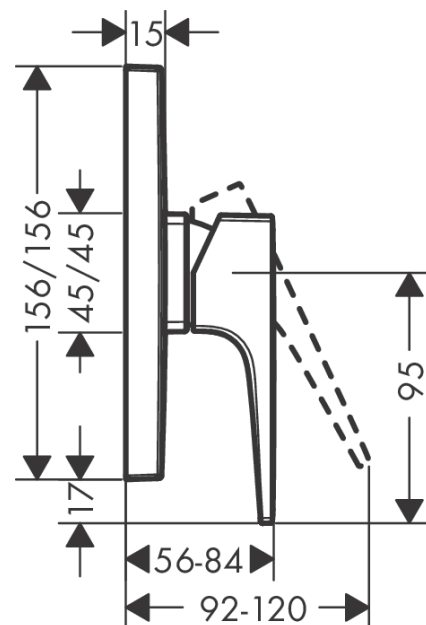

Metropol

Single lever shower mixer for concealed installation with lever handle

Surfaces: **Polished Gold Optic** Article Number: **32565990**

Description

product features

- 1 function
- connection type: basic set
- flow rate at 3 bar: 29.3 l/min
- ceramic cartridge
- min. operating pressure: 1 bar
- max. operating pressure: 10 bar
- temperature limitation adjustable
- with silencer

Product image

Scale drawing

Flowchart