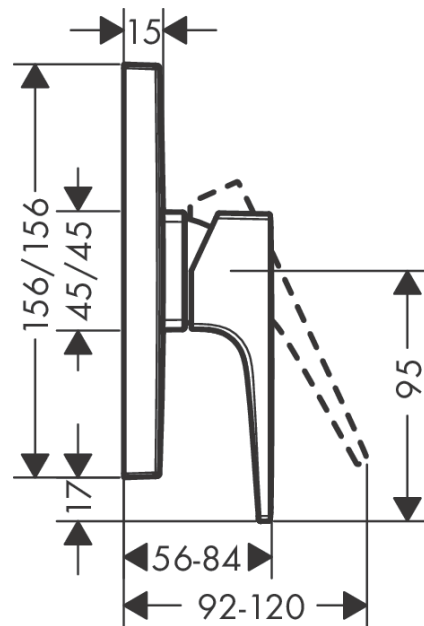

**Metropol**

**Single lever shower mixer for concealed installation with lever handle**

Surfaces: **Matt Black** Article Number: **32565670**

**Description**

**product features**

- 1 function
- connection type: basic set
- flow rate at 3 bar: 29.3 l/min
- ceramic cartridge
- min. operating pressure: 1 bar
- max. operating pressure: 10 bar
- temperature limitation adjustable
- with silencer

**Product image**

**Scale drawing**

**Flowchart**