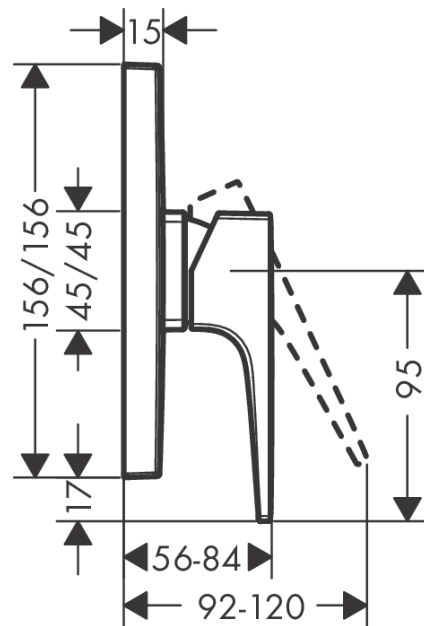

Metropol

Single lever shower mixer for concealed installation with lever handle

Surfaces: **Brushed Black Chrome** Article Number: **32565340**

Description

product features

- 1 function
- connection type: basic set
- flow rate at 3 bar: 29.3 l/min
- ceramic cartridge
- min. operating pressure: 1 bar
- max. operating pressure: 10 bar
- temperature limitation adjustable
- with silencer

Product image

Scale drawing

Flowchart