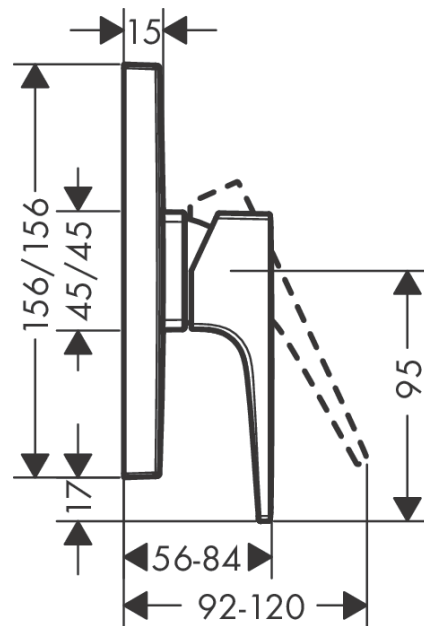

## Metropol

Single lever shower mixer for concealed installation with lever handle

Surfaces: **Brushed Bronze** Article Number: **32565140**

### Description

#### product features

- 1 function
- connection type: basic set
- flow rate at 3 bar: 29.3 l/min
- ceramic cartridge
- min. operating pressure: 1 bar
- max. operating pressure: 10 bar
- temperature limitation adjustable
- with silencer

### Scale drawing