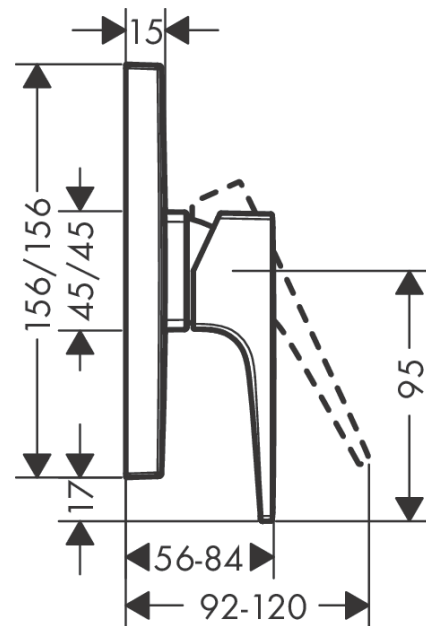

Metropol

Single lever shower mixer for concealed installation with lever handle

Surfaces: **Chrome** Article Number: **32565000**

Description

product features

- 1 function
- connection type: basic set
- flow rate at 3 bar: 29.3 l/min
- ceramic cartridge
- min. operating pressure: 1 bar
- max. operating pressure: 10 bar
- temperature limitation adjustable
- with silencer

Product image

Scale drawing

Flowchart