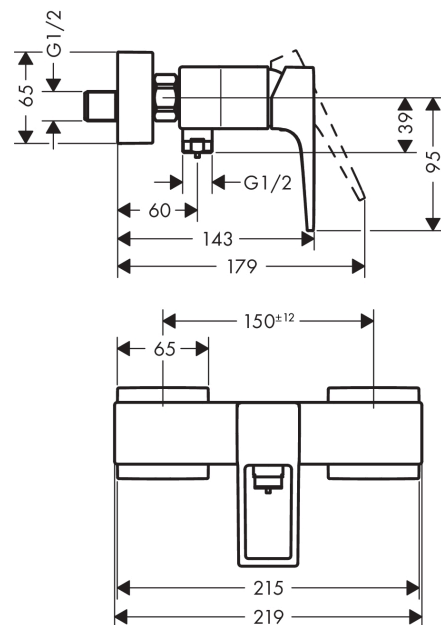

#### Description

##### product features

- connection type: s-shaped connections
- centre distance:  $150 \pm 12$  mm
- flow rate at 3 bar: 22 l/min
- ceramic cartridge
- min. operating pressure: 1 bar
- max. operating pressure: 10 bar
- temperature limitation adjustable
- non-return valve
- with silencer
- hose connection DN15
- connection dimension: DN15

#### Scale drawing