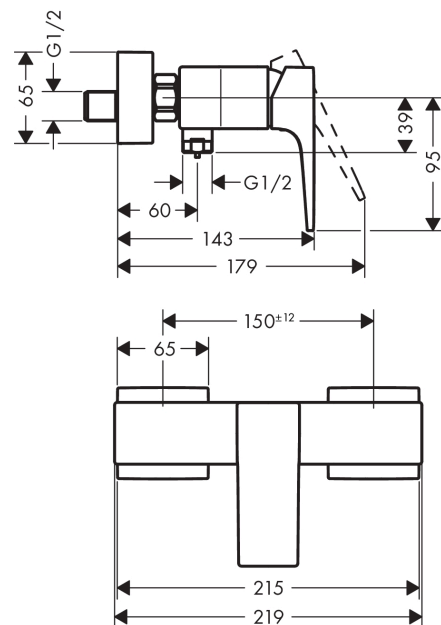

Metropol

Single lever shower mixer for exposed installation with lever handle

Surfaces: **Polished Gold Optic** Article Number: **32560990**

Description

product features

- connection type: s-shaped connections
- centre distance: 150 ± 12 mm
- flow rate at 3 bar: 22 l/min
- ceramic cartridge
- min. operating pressure: 1 bar
- max. operating pressure: 10 bar
- temperature limitation adjustable
- non-return valve
- with silencer
- hose connection DN15
- connection dimension: DN15

Product image

Scale drawing

Flowchart