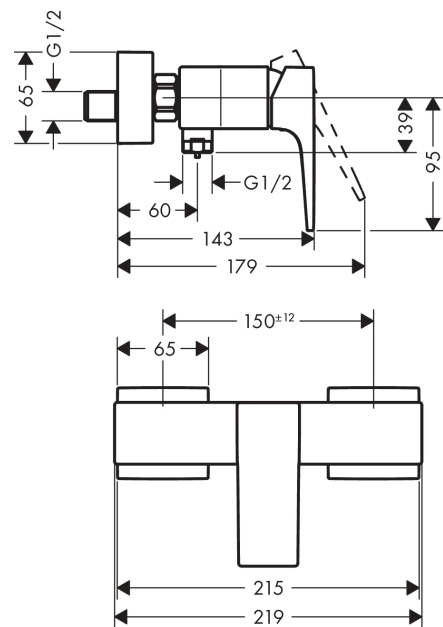

#### Description

##### product features

- connection type: s-shaped connections
- centre distance:  $150 \pm 12$  mm
- flow rate at 3 bar: 22 l/min
- ceramic cartridge
- min. operating pressure: 1 bar
- max. operating pressure: 10 bar
- temperature limitation adjustable
- non-return valve
- with silencer
- hose connection DN15
- connection dimension: DN15

#### Scale drawing