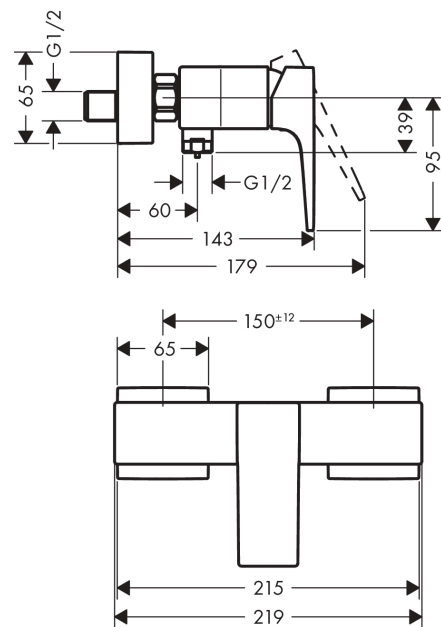

Metropol

Single lever shower mixer for exposed installation with lever handle

Surfaces: **Matt Black** Article Number: **32560670**

Description

product features

- connection type: s-shaped connections
- centre distance: 150 ± 12 mm
- flow rate at 3 bar: 22 l/min
- ceramic cartridge
- min. operating pressure: 1 bar
- max. operating pressure: 10 bar
- temperature limitation adjustable
- non-return valve
- with silencer
- hose connection DN15
- connection dimension: DN15

Product image

Scale drawing

Flowchart