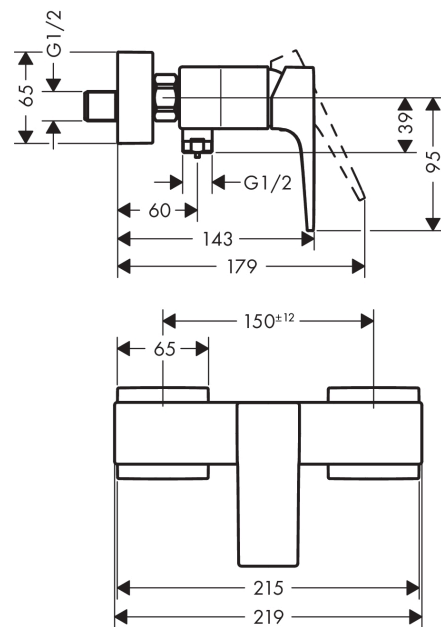

Metropol

Single lever shower mixer for exposed installation with lever handle

Surfaces: **Brushed Black Chrome** Article Number: **32560340**

Description

product features

- connection type: s-shaped connections
- centre distance: 150 ± 12 mm
- flow rate at 3 bar: 22 l/min
- ceramic cartridge
- min. operating pressure: 1 bar
- max. operating pressure: 10 bar
- temperature limitation adjustable
- non-return valve
- with silencer
- hose connection DN15
- connection dimension: DN15

Product image

Scale drawing

Flowchart