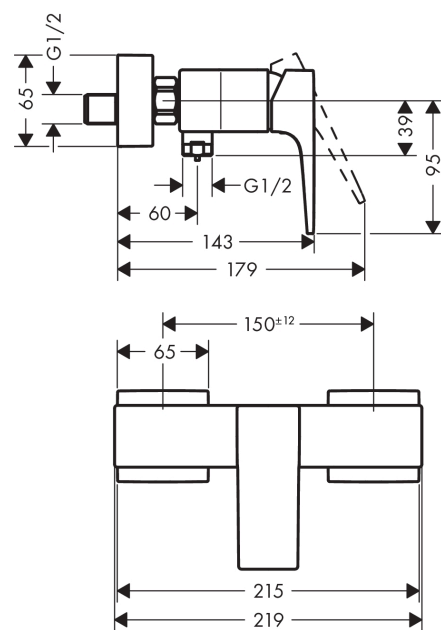

Metropol

Single lever shower mixer for exposed installation with lever handle

Surfaces: **Brushed Bronze** Article Number: **32560140**

Description

product features

- connection type: s-shaped connections
- centre distance: 150 ± 12 mm
- flow rate at 3 bar: 22 l/min
- ceramic cartridge
- min. operating pressure: 1 bar
- max. operating pressure: 10 bar
- temperature limitation adjustable
- non-return valve
- with silencer
- hose connection DN15
- connection dimension: DN15

Product image

Scale drawing

Flowchart