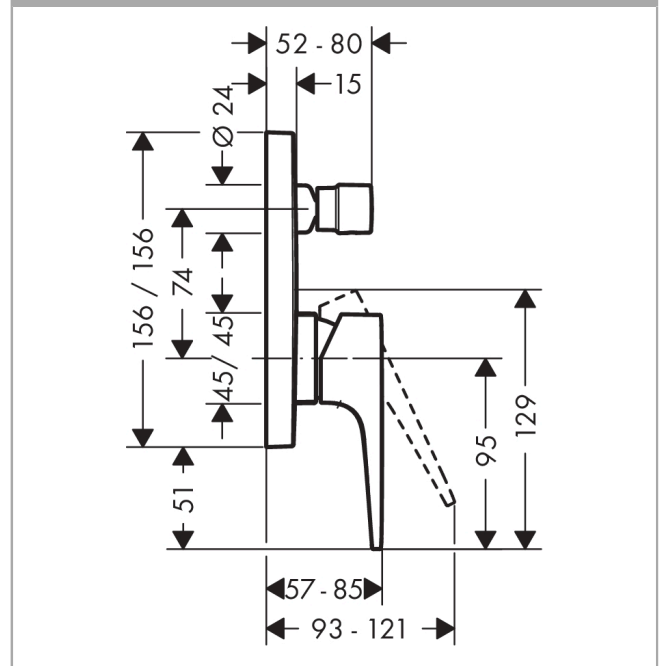

### Description

#### product features

- connection type: basic set
- ceramic cartridge
- min. operating pressure: 1 bar
- max. operating pressure: 10 bar
- temperature limitation adjustable
- diverter with automatic resetting
- non-return valve
- with silencer

### Scale drawing