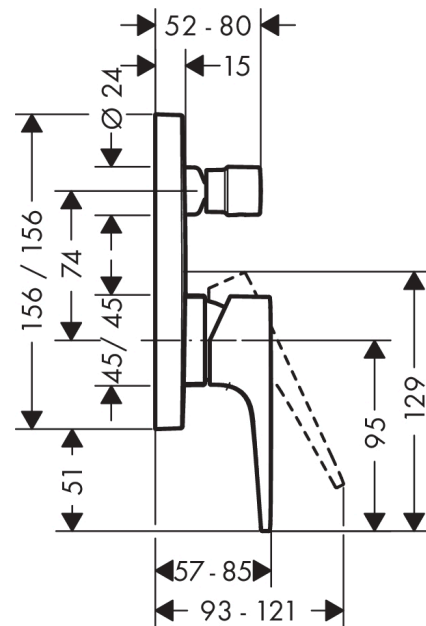

Metropol

Single lever bath mixer for concealed installation with lever handle

Surfaces: **Polished Gold Optic** Article Number: **32545990**

Description

product features

- connection type: basic set
- ceramic cartridge
- min. operating pressure: 1 bar
- max. operating pressure: 10 bar
- temperature limitation adjustable
- diverter with automatic resetting
- non-return valve
- with silencer

Product image

Scale drawing

Flowchart