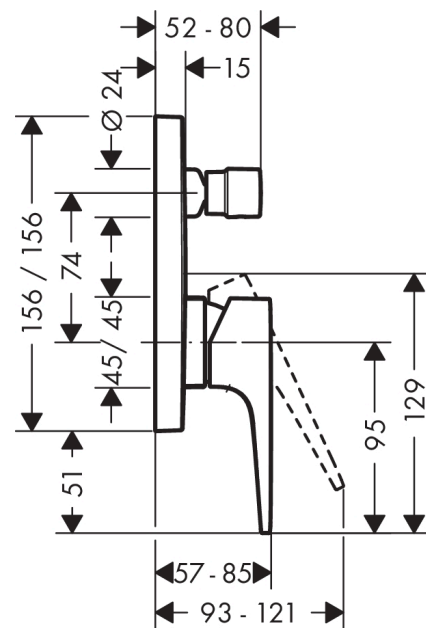

Metropol

Single lever bath mixer for concealed installation with lever handle

Surfaces: **Matt White** Article Number: **32545700**

Description

product features

- connection type: basic set
- ceramic cartridge
- min. operating pressure: 1 bar
- max. operating pressure: 10 bar
- temperature limitation adjustable
- diverter with automatic resetting
- non-return valve
- with silencer

Product image

Scale drawing

Flowchart