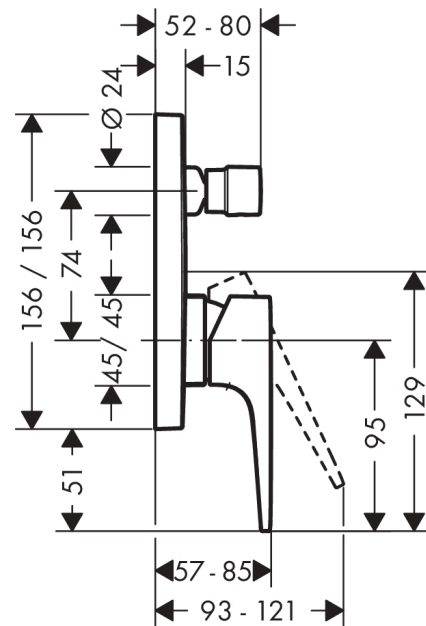

Metropol

Single lever bath mixer for concealed installation with lever handle

Surfaces: **Matt Black** Article Number: **32545670**

Description

product features

- connection type: basic set
- ceramic cartridge
- min. operating pressure: 1 bar
- max. operating pressure: 10 bar
- temperature limitation adjustable
- diverter with automatic resetting
- non-return valve
- with silencer

Product image

Scale drawing

Flowchart