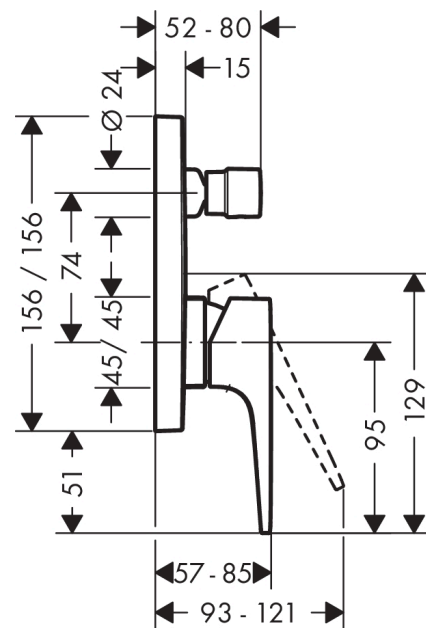

Metropol

Single lever bath mixer for concealed installation with lever handle

Surfaces: **Brushed Black Chrome** Article Number: **32545340**

Description

product features

- connection type: basic set
- ceramic cartridge
- min. operating pressure: 1 bar
- max. operating pressure: 10 bar
- temperature limitation adjustable
- diverter with automatic resetting
- non-return valve
- with silencer

Product image

Scale drawing

Flowchart