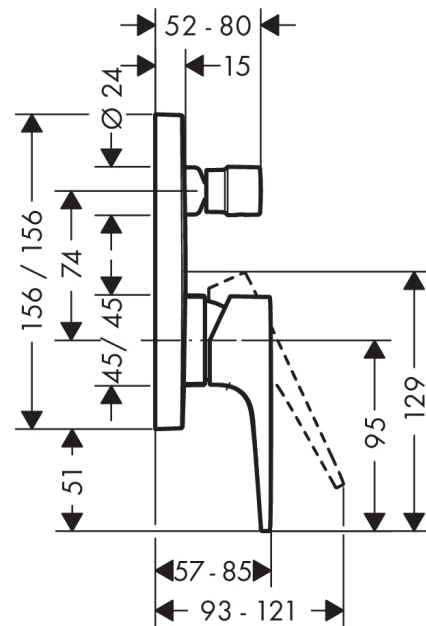

## Metropol

Single lever bath mixer for concealed installation with lever handle

Surfaces: **Brushed Bronze** Article Number: **32545140**

### Description

#### product features

- connection type: basic set
- ceramic cartridge
- min. operating pressure: 1 bar
- max. operating pressure: 10 bar
- temperature limitation adjustable
- diverter with automatic resetting
- non-return valve
- with silencer

### Scale drawing