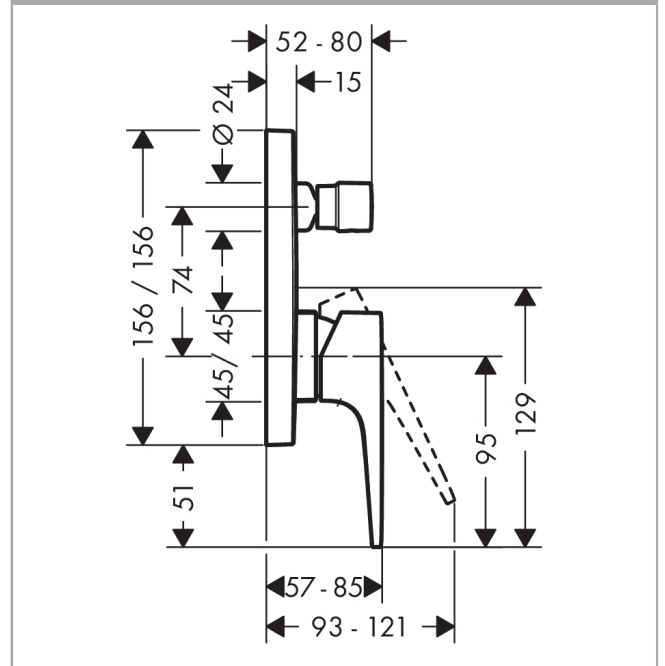

Metropol

Single lever bath mixer for concealed installation with lever handle

Surfaces: **Chrome** Article Number: **32545000**

Description

product features

- connection type: basic set
- ceramic cartridge
- min. operating pressure: 1 bar
- max. operating pressure: 10 bar
- temperature limitation adjustable
- diverter with automatic resetting
- non-return valve
- with silencer

Product image

Scale drawing

Flowchart