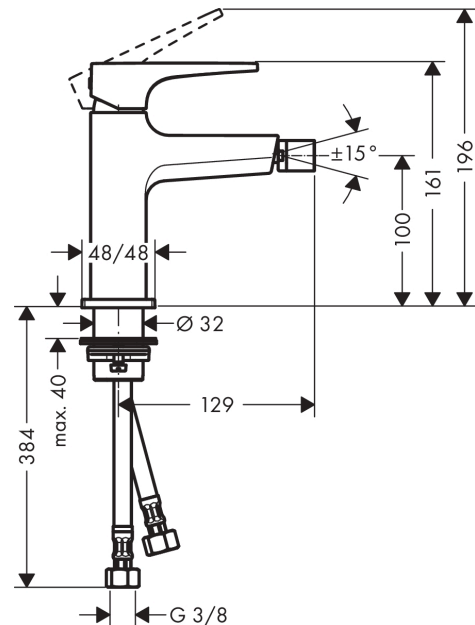

Metropol

Single lever bidet mixer with loop handle and push-open waste set

Surfaces: **Chrome** Article Number: **74520000**

Description

product features

- consists of: single lever bidet mixer, waste set
- projection 129 mm
- ball-pivot joint
- laminar spray
- flow rate at 3 bar: 7.2 l/min
- ceramic cartridge
- temperature limitation adjustable
- suitable for continuous flow water heaters
- material waste set: metal
- connection dimension: DN15

Technology

Product image

Scale drawing

Flowchart