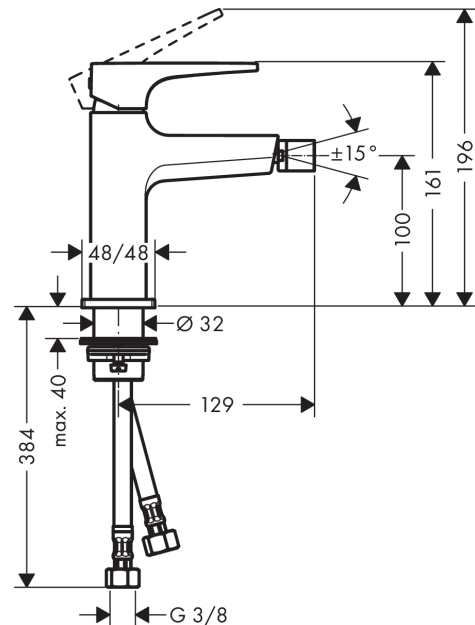

Metropol

Single lever bidet mixer with lever handle and push-open waste set

Surfaces: **Polished Gold Optic** Article Number: **32520990**

Description

product features

- consists of: single lever bidet mixer, waste set
- projection 129 mm
- ball-pivot joint
- laminar spray
- flow rate at 3 bar: 7.2 l/min
- ceramic cartridge
- temperature limitation adjustable
- suitable for continuous flow water heaters
- material waste set: metal
- connection dimension: DN15

Technology

Product image

Scale drawing

Flowchart