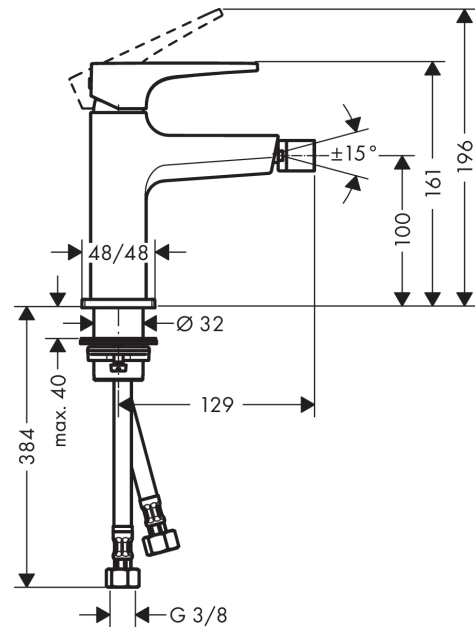

Metropol

Single lever bidet mixer with lever handle and push-open waste set

Surfaces: **Matt White** Article Number: **32520700**

Description

product features

- consists of: single lever bidet mixer, waste set
- projection 129 mm
- ball-pivot joint
- laminar spray
- flow rate at 3 bar: 7.2 l/min
- ceramic cartridge
- temperature limitation adjustable
- suitable for continuous flow water heaters
- material waste set: metal
- connection dimension: DN15

Technology

Product image

Scale drawing

Flowchart