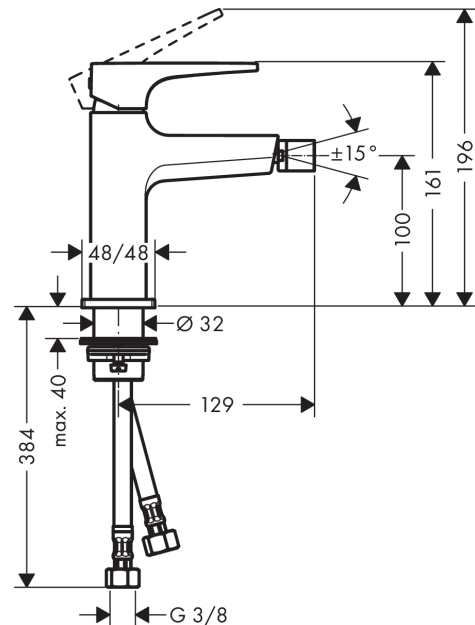

Metropol

Single lever bidet mixer with lever handle and push-open waste set

Surfaces: **Matt Black** Article Number: **32520670**

Description

product features

- consists of: single lever bidet mixer, waste set
- projection 129 mm
- ball-pivot joint
- laminar spray
- flow rate at 3 bar: 7.2 l/min
- ceramic cartridge
- temperature limitation adjustable
- suitable for continuous flow water heaters
- material waste set: metal
- connection dimension: DN15

Technology

Product image

Scale drawing

Flowchart