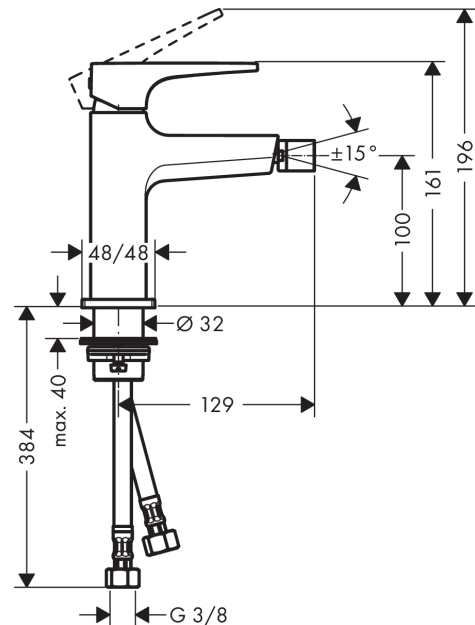

Metropol

Single lever bidet mixer with lever handle and push-open waste set

Surfaces: **Brushed Black Chrome** Article Number: **32520340**

Description

product features

- consists of: single lever bidet mixer, waste set
- projection 129 mm
- ball-pivot joint
- laminar spray
- flow rate at 3 bar: 7.2 l/min
- ceramic cartridge
- temperature limitation adjustable
- suitable for continuous flow water heaters
- material waste set: metal
- connection dimension: DN15

Technology

Product image

Scale drawing

Flowchart