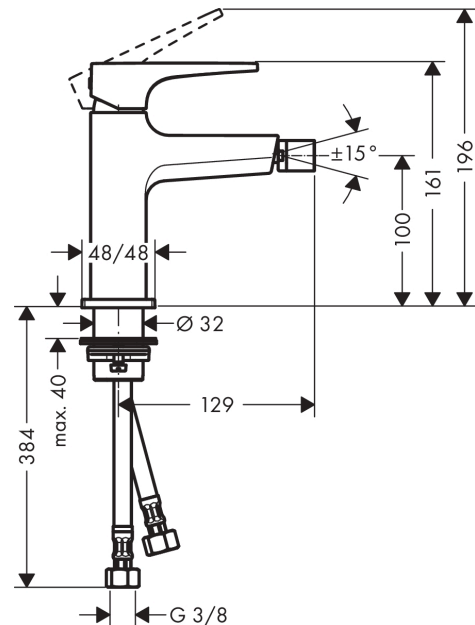

### Single lever bidet mixer with lever handle and push-open waste set

Surfaces: **Brushed Bronze** Article Number: **32520140**

##### product features

- consists of: single lever bidet mixer, waste set
- projection 129 mm
- ball-pivot joint
- laminar spray
- flow rate at 3 bar: 7.2 l/min
- ceramic cartridge
- temperature limitation adjustable
- suitable for continuous flow water heaters
- material waste set: metal
- connection dimension: DN15

#### Scale drawing