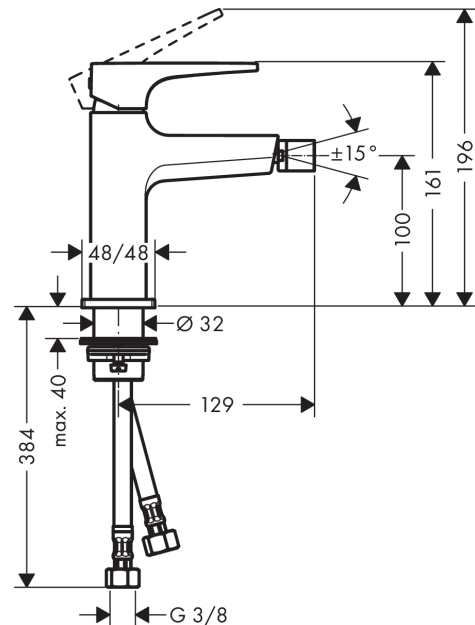

Metropol

Single lever bidet mixer with lever handle and push-open waste set

Surfaces: **Chrome** Article Number: **32520000**

Description

product features

- consists of: single lever bidet mixer, waste set
- projection 129 mm
- ball-pivot joint
- laminar spray
- flow rate at 3 bar: 7.2 l/min
- ceramic cartridge
- temperature limitation adjustable
- suitable for continuous flow water heaters
- material waste set: metal
- connection dimension: DN15

Technology

Product image

Scale drawing

Flowchart