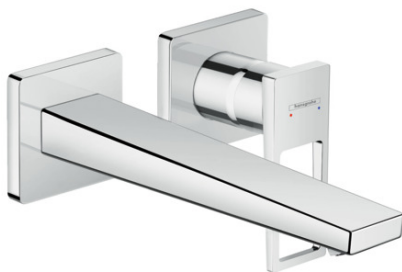

Metropol

Single lever basin mixer for concealed installation wall-mounted with loop handle and spout
22.5 cm

Surfaces: **Chrome** Article Number: **74526000**

Description

product features

- consists of: single lever basin mixer for concealed installation wall-mounted, waste set
- projection 225 mm
- normal spray
- flow rate at 3 bar: 5 l/min
- ceramic cartridge
- temperature limitation adjustable
- suitable for continuous flow water heaters
- non-closing waste set
- material waste set: metal
- connection type: basic set
- connection dimension: DN15
- handle can be positioned on the right or left, depends on the basic set installation

Technology

Product image

Scale drawing

Metropol

**Single lever basin mixer for concealed installation wall-mounted with loop handle and spout
22.5 cm**

Surfaces: **Chrome** Article Number: **74526000**

Flowchart