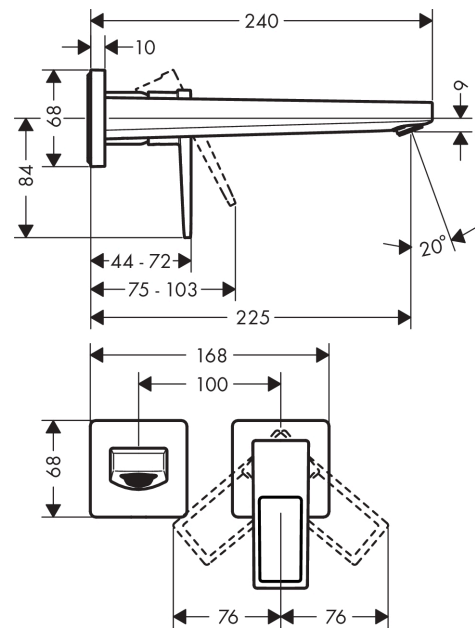

Metropol

Single lever basin mixer for concealed installation wall-mounted with loop handle and spout
22.5 cm

Surfaces: **Chrome** Article Number: **74526000**

Description

product features

- consists of: single lever basin mixer for concealed installation wall-mounted, waste set
- projection 225 mm
- normal spray
- flow rate at 3 bar: 5 l/min
- ceramic cartridge
- temperature limitation adjustable
- suitable for continuous flow water heaters
- non-closing waste set
- material waste set: metal
- connection type: basic set
- connection dimension: DN15
- handle can be positioned on the right or left, depends on the basic set installation

Technology

Product image

Scale drawing

Metropol

**Single lever basin mixer for concealed installation wall-mounted with loop handle and spout
22.5 cm**

Surfaces: **Chrome** Article Number: **74526000**

Flowchart