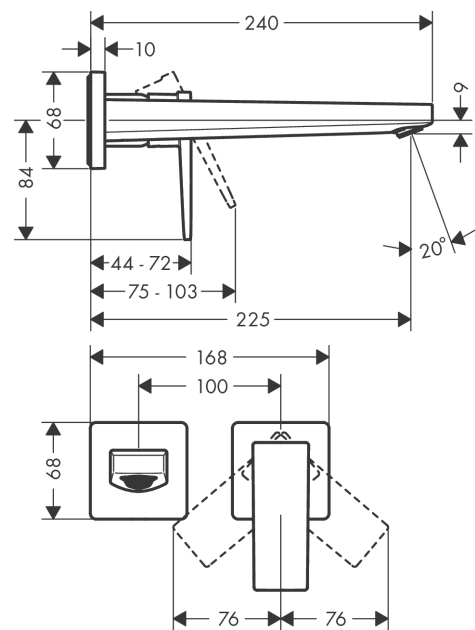

Metropol

Single lever basin mixer for concealed installation wall-mounted with lever handle and spout
22.5 cm

Surfaces: **Polished Gold Optic** Article Number: **32526990**

Description

product features

- consists of: single lever basin mixer for concealed installation wall-mounted, waste set
- projection 225 mm
- normal spray
- flow rate at 3 bar: 5 l/min
- ceramic cartridge
- temperature limitation adjustable
- suitable for continuous flow water heaters
- non-closing waste set
- material waste set: metal
- connection type: basic set
- connection dimension: DN15
- handle can be positioned on the right or left, depends on the basic set installation

Technology

Product image

Scale drawing

Metropol
Single lever basin mixer for concealed installation wall-mounted with lever handle and spout
22.5 cm
 Surfaces: **Polished Gold Optic** Article Number: **32526990**