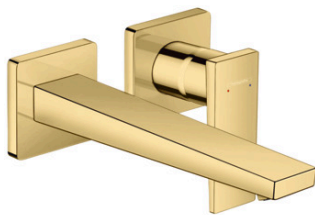

Metropol

Single lever basin mixer for concealed installation wall-mounted with lever handle and spout
22.5 cm

Surfaces: **Polished Gold Optic** Article Number: **32526990**

Description

product features

- consists of: single lever basin mixer for concealed installation wall-mounted, waste set
- projection 225 mm
- normal spray
- flow rate at 3 bar: 5 l/min
- ceramic cartridge
- temperature limitation adjustable
- suitable for continuous flow water heaters
- non-closing waste set
- material waste set: metal
- connection type: basic set
- connection dimension: DN15
- handle can be positioned on the right or left, depends on the basic set installation

Technology

Product image

Scale drawing

Metropol
Single lever basin mixer for concealed installation wall-mounted with lever handle and spout
22.5 cm
 Surfaces: **Polished Gold Optic** Article Number: **32526990**