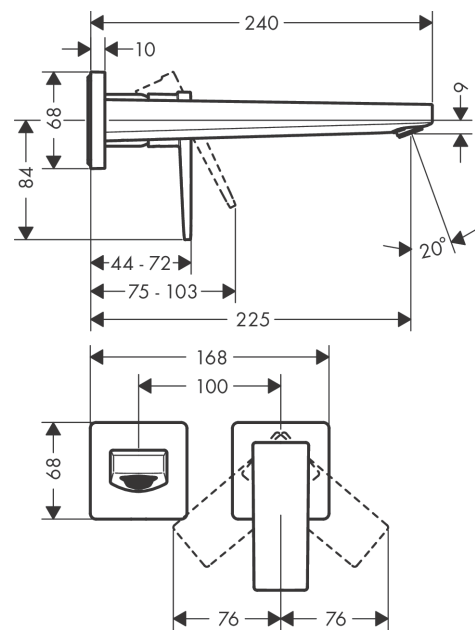

Metropol

Single lever basin mixer for concealed installation wall-mounted with lever handle and spout
22.5 cm

Surfaces: **Matt White** Article Number: **32526700**

Description

product features

- consists of: single lever basin mixer for concealed installation wall-mounted, waste set
- projection 225 mm
- normal spray
- flow rate at 3 bar: 5 l/min
- ceramic cartridge
- temperature limitation adjustable
- suitable for continuous flow water heaters
- non-closing waste set
- material waste set: metal
- connection type: basic set
- connection dimension: DN15
- handle can be positioned on the right or left, depends on the basic set installation

Technology

Product image

Scale drawing

Metropol
Single lever basin mixer for concealed installation wall-mounted with lever handle and spout
22.5 cm
 Surfaces: **Matt White** Article Number: **32526700**