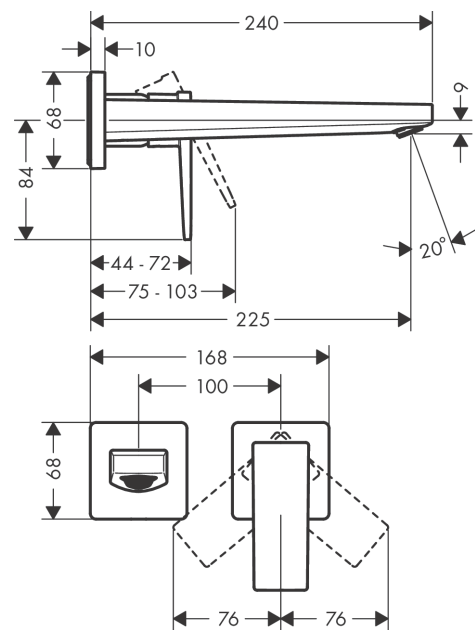

## Metropol

Single lever basin mixer for concealed installation wall-mounted with lever handle and spout  
22.5 cm

Surfaces: **Matt Black** Article Number: **32526670**

#### product features

- consists of: single lever basin mixer for concealed installation wall-mounted, waste set
- projection 225 mm
- normal spray
- flow rate at 3 bar: 5 l/min
- ceramic cartridge
- temperature limitation adjustable
- suitable for continuous flow water heaters
- non-closing waste set
- material waste set: metal
- connection type: basic set
- connection dimension: DN15
- handle can be positioned on the right or left, depends on the basic set installation

### Scale drawing

**Metropol**  
**Single lever basin mixer for concealed installation wall-mounted with lever handle and spout**  
**22.5 cm**  
 Surfaces: **Matt Black** Article Number: **32526670**

**Flowchart**