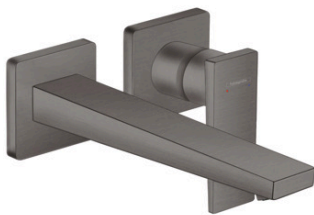

## Metropol

Single lever basin mixer for concealed installation wall-mounted with lever handle and spout  
22.5 cm

Surfaces: **Brushed Black Chrome** Article Number: **32526340**

### Description

#### product features

- consists of: single lever basin mixer for concealed installation wall-mounted, waste set
- projection 225 mm
- normal spray
- flow rate at 3 bar: 5 l/min
- ceramic cartridge
- temperature limitation adjustable
- suitable for continuous flow water heaters
- non-closing waste set
- material waste set: metal
- connection type: basic set
- connection dimension: DN15
- handle can be positioned on the right or left, depends on the basic set installation

### Scale drawing

**Metropol**

**Single lever basin mixer for concealed installation wall-mounted with lever handle and spout  
22.5 cm**

Surfaces: **Brushed Black Chrome** Article Number: **32526340**

**Flowchart**