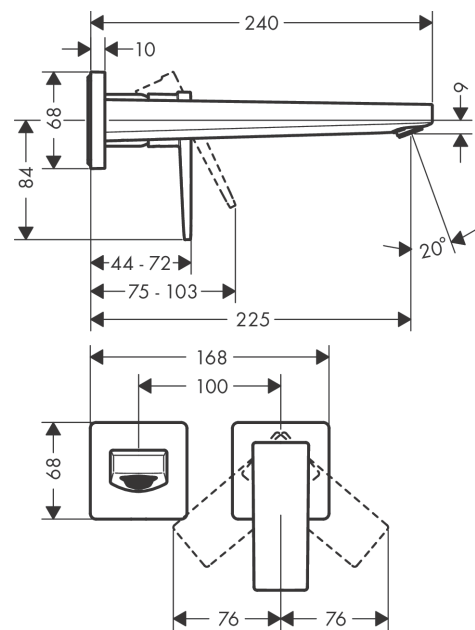

## Metropol

Single lever basin mixer for concealed installation wall-mounted with lever handle and spout  
22.5 cm

Surfaces: **Brushed Black Chrome** Article Number: **32526340**

#### product features

- consists of: single lever basin mixer for concealed installation wall-mounted, waste set
- projection 225 mm
- normal spray
- flow rate at 3 bar: 5 l/min
- ceramic cartridge
- temperature limitation adjustable
- suitable for continuous flow water heaters
- non-closing waste set
- material waste set: metal
- connection type: basic set
- connection dimension: DN15
- handle can be positioned on the right or left, depends on the basic set installation

### Scale drawing

**Metropol**

**Single lever basin mixer for concealed installation wall-mounted with lever handle and spout  
22.5 cm**

Surfaces: **Brushed Black Chrome** Article Number: **32526340**

**Flowchart**