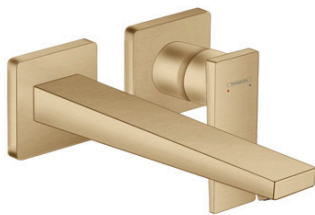

Metropol
Single lever basin mixer for concealed installation wall-mounted with lever handle and spout
22.5 cm
 Surfaces: **Brushed Bronze** Article Number: **32526140**

Description

product features

- consists of: single lever basin mixer for concealed installation wall-mounted, waste set
- projection 225 mm
- normal spray
- flow rate at 3 bar: 5 l/min
- ceramic cartridge
- temperature limitation adjustable
- suitable for continuous flow water heaters
- non-closing waste set
- material waste set: metal
- connection type: basic set
- connection dimension: DN15
- handle can be positioned on the right or left, depends on the basic set installation

Technology

Product image

Scale drawing

Metropol
Single lever basin mixer for concealed installation wall-mounted with lever handle and spout
22.5 cm
 Surfaces: **Brushed Bronze** Article Number: **32526140**