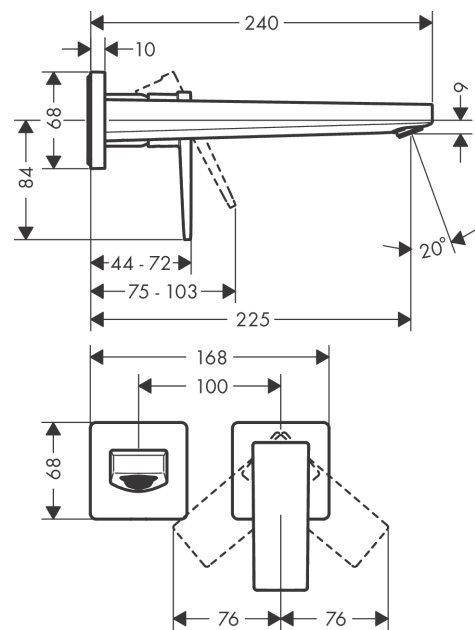

Metropol
Single lever basin mixer for concealed installation wall-mounted with lever handle and spout
22.5 cm
 Surfaces: **Brushed Bronze** Article Number: **32526140**

Description

product features

- consists of: single lever basin mixer for concealed installation wall-mounted, waste set
- projection 225 mm
- normal spray
- flow rate at 3 bar: 5 l/min
- ceramic cartridge
- temperature limitation adjustable
- suitable for continuous flow water heaters
- non-closing waste set
- material waste set: metal
- connection type: basic set
- connection dimension: DN15
- handle can be positioned on the right or left, depends on the basic set installation

Technology

Product image

Scale drawing

Metropol
Single lever basin mixer for concealed installation wall-mounted with lever handle and spout
22.5 cm
 Surfaces: **Brushed Bronze** Article Number: **32526140**