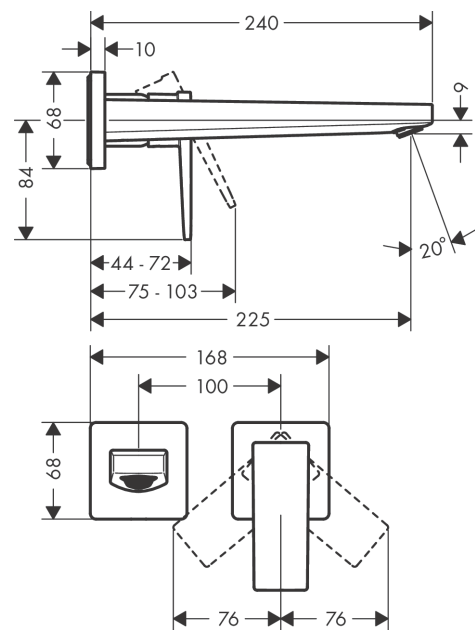

## Metropol

Single lever basin mixer for concealed installation wall-mounted with lever handle and spout  
22.5 cm

Surfaces: **Chrome** Article Number: **32526000**

#### product features

- consists of: single lever basin mixer for concealed installation wall-mounted, waste set
- projection 225 mm
- normal spray
- flow rate at 3 bar: 5 l/min
- ceramic cartridge
- temperature limitation adjustable
- suitable for continuous flow water heaters
- non-closing waste set
- material waste set: metal
- connection type: basic set
- connection dimension: DN15
- handle can be positioned on the right or left, depends on the basic set installation

### Scale drawing

**Metropol**  
**Single lever basin mixer for concealed installation wall-mounted with lever handle and spout**  
**22.5 cm**  
 Surfaces: **Chrome** Article Number: **32526000**

**Flowchart**