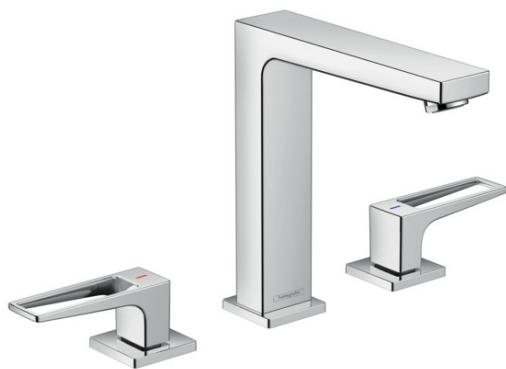

Metropol

3-hole basin mixer 160 with loop handles and push-open waste set

Surfaces: **Chrome** Article Number: **74515000**

Description

product features

- consists of: 3-hole basin mixer, waste set
- ComfortZone 160
- projection 152 mm
- flow rate at 3 bar: 5 l/min
- ceramic valves hot/ cold 90°
- suitable for continuous flow water heaters
- push-open waste set G 1¼
- material waste set: metal
- connection type: G ¾ connections
- connection dimension: DN15

Technology

Product image

Scale drawing

Flowchart