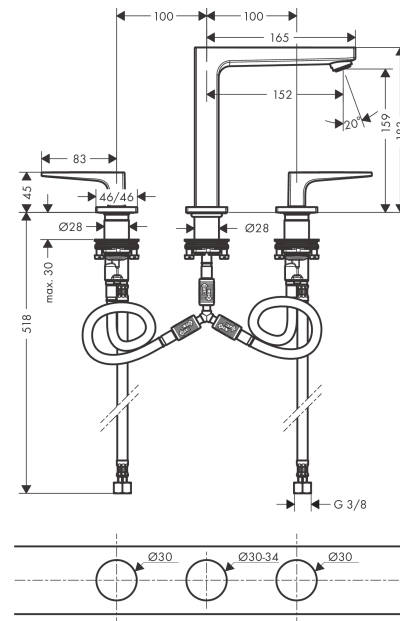

Metropol

3-hole basin mixer 160 with loop handles and push-open waste set

Surfaces: **Chrome** Article Number: **74515000**

Description

product features

- consists of: 3-hole basin mixer, waste set
- ComfortZone 160
- projection 152 mm
- flow rate at 3 bar: 5 l/min
- ceramic valves hot/ cold 90°
- suitable for continuous flow water heaters
- push-open waste set G 1¼
- material waste set: metal
- connection type: G ¾ connections
- connection dimension: DN15

Technology

Product image

Scale drawing

Flowchart