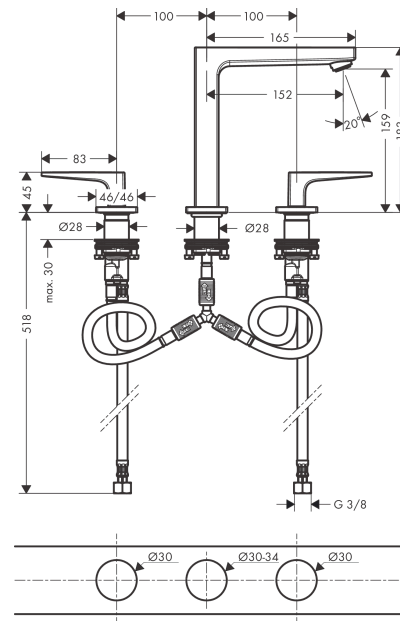

Metropol

3-hole basin mixer 160 with lever handles and push-open waste set

Surfaces: **Polished Gold Optic** Article Number: **32515990**

Description

product features

- consists of: 3-hole basin mixer, waste set
- ComfortZone 160
- projection 152 mm
- flow rate at 3 bar: 5 l/min
- ceramic valves hot/ cold 90°
- suitable for continuous flow water heaters
- push-open waste set G 1¼
- material waste set: metal
- connection type: G ¾ connections
- connection dimension: DN15

Technology

Product image

Scale drawing

Flowchart