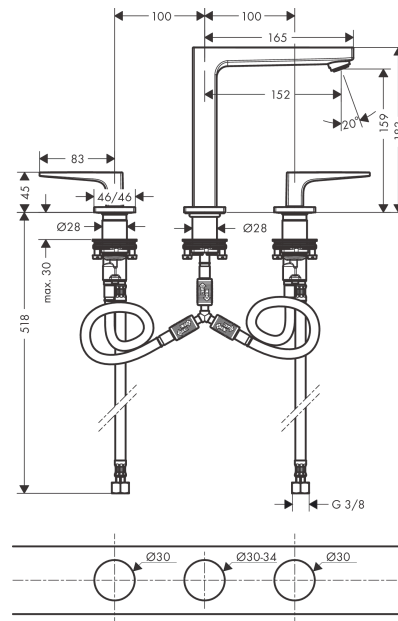

Metropol

3-hole basin mixer 160 with lever handles and push-open waste set

Surfaces: **Matt White** Article Number: **32515700**

Description

product features

- consists of: 3-hole basin mixer, waste set
- ComfortZone 160
- projection 152 mm
- flow rate at 3 bar: 5 l/min
- ceramic valves hot/ cold 90°
- suitable for continuous flow water heaters
- push-open waste set G 1¼
- material waste set: metal
- connection type: G ¾ connections
- connection dimension: DN15

Technology

Product image

Scale drawing

Flowchart