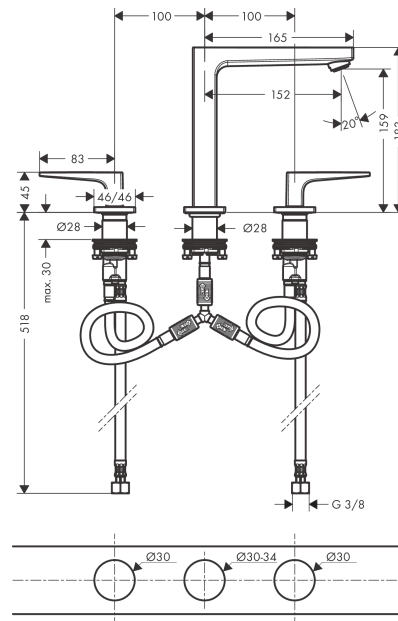

##### product features

- consists of: 3-hole basin mixer, waste set
- ComfortZone 160
- projection 152 mm
- flow rate at 3 bar: 5 l/min
- ceramic valves hot/ cold 90°
- suitable for continuous flow water heaters
- push-open waste set G 1¼
- material waste set: metal
- connection type: G ¾ connections
- connection dimension: DN15

#### Scale drawing