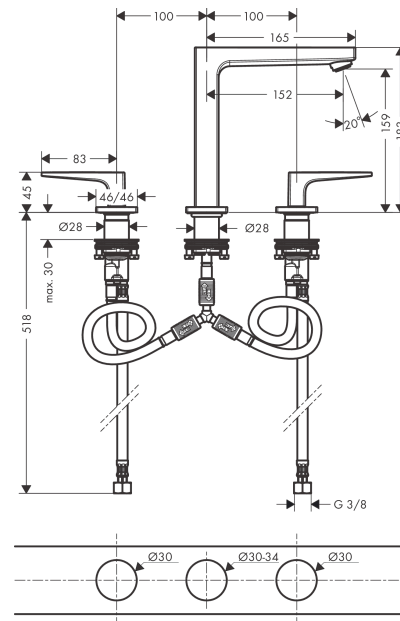

Metropol

3-hole basin mixer 160 with lever handles and push-open waste set

Surfaces: **Brushed Black Chrome** Article Number: **32515340**

Description

product features

- consists of: 3-hole basin mixer, waste set
- ComfortZone 160
- projection 152 mm
- flow rate at 3 bar: 5 l/min
- ceramic valves hot/ cold 90°
- suitable for continuous flow water heaters
- push-open waste set G 1¼
- material waste set: metal
- connection type: G ¾ connections
- connection dimension: DN15

Technology

Product image

Scale drawing

Flowchart